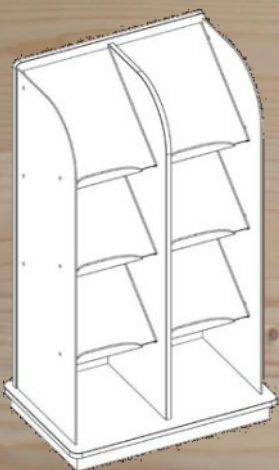

BESPOKE WOODWORK

[View online](#)

Select a style from our high quality stock range or design your own style of retail displays

Wine Towers

Large retail display units

Lecterns

Fresh Produce Units

Slat Wall Units

Market Stand
Fresh Produce

Newspaper &
Magazine Bays

Design your own Retail Display with CD Retail Woodworking Ltd

Our experienced joinery team can turn your ideas into reality with full 3D CAD drawings, advice and ideas.